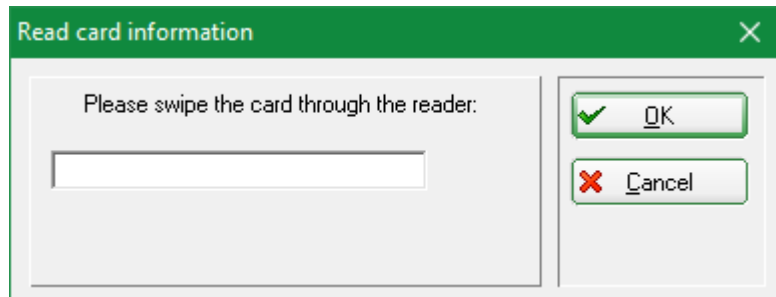

Check DGV membership card

This feature allows you to quickly check the membership cards of guests or members.

The menu item **Persons/Check membership card** opens the following window:

Now pass the membership card through the magnetic card reader or hold the ID card with Mifare chip in front of the Mifare reader. A number sequence appears in the window:

Subsequently, a window with the queried information opens:

Card Details [X]

Title:

Forename:

Surname:

Club:

Number: Version:

Valid: