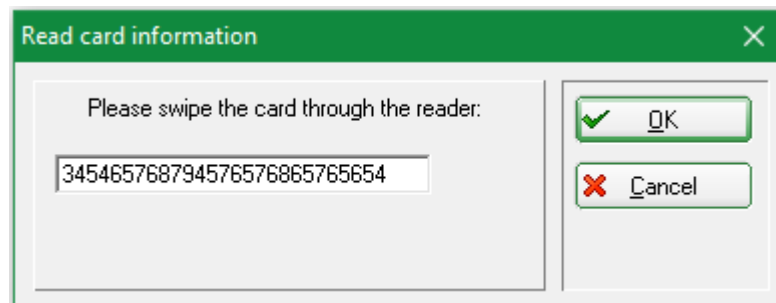

Check DGV membership card

This feature allows you to quickly check the membership cards of guests or members.

The menu item **Persons/Check membership card** opens the following window:

Now pass the membership card through the magnetic card reader or hold the ID card with Mifare chip in front of the Mifare reader. A number sequence appears in the window:

Subsequently, a window with the queried information opens:

Card Details [X]

Title:

Forename:

Surname:

Club:

Number: Version:

Valid: