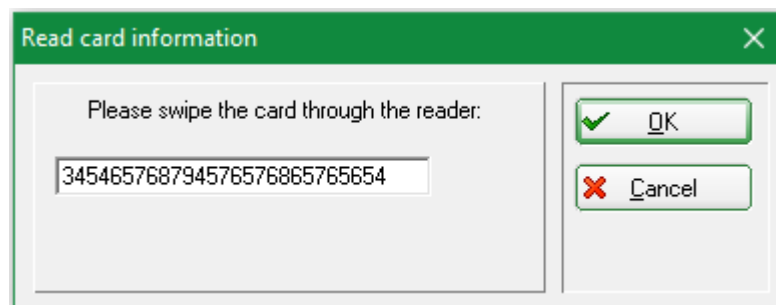

Check DGV membership card

This feature allows you to quickly check the membership cards of guests or members.

The menu item **Persons/Check membership card** opens the following window:

Now pass the membership card through the magnetic card reader or hold the ID card with Mifare chip in front of the Mifare reader. A number sequence appears in the window:

Subsequently, a window with the queried information opens:

Card Details ✕

Title:

Forename:

Surname:

Club:

Number: Version:

Valid: