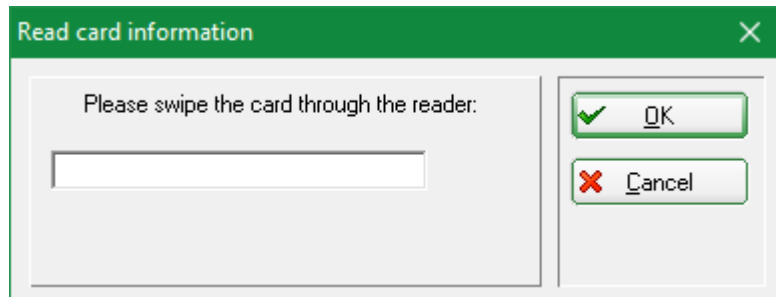

Check DGV membership card

This feature allows you to quickly check the membership cards of guests or members.

The menu item **Persons/Check membership card** opens the following window:

Now pass the membership card through the magnetic card reader or hold the ID card with Mifare chip in front of the Mifare reader. A number sequence appears in the window:

Subsequently, a window with the queried information opens:

Card Details ✕

Title:

Forename:

Surname:

Club:

Number: Version:

Valid: