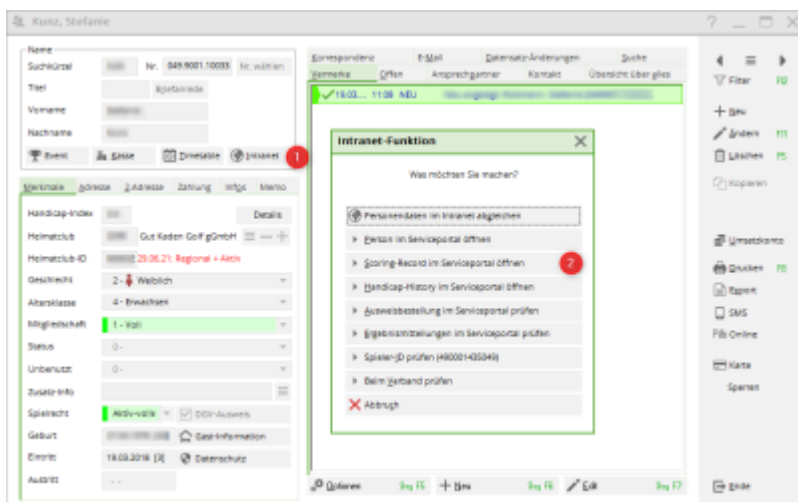

The screenshot shows a 'World Handicap Director' window with a table of golf scores. The table has columns for Date, Tournament, Score, Handicap, and HCP Index. The data is as follows:

Date	Tournament	Score	Handicap	HCP Index
01.01.2019	Handicap-Übungen	49	Handicap-Übungen	18
01.01.2019	Handicap-Übungen	49	Handicap-Übungen	18
01.01.2019	Handicap-Übungen	49	Handicap-Übungen	18
09.02.2017	Handicap-Übungen	49	Handicap-Übungen	18
09.02.2017	Handicap-Übungen	49	Handicap-Übungen	18
09.02.2017	Handicap-Übungen	49	Handicap-Übungen	18
29.05.2015	Handicap-Übungen	49	Handicap-Übungen	18
29.05.2015	Handicap-Übungen	49	Handicap-Übungen	18
29.05.2015	Handicap-Übungen	49	Handicap-Übungen	18
11.06.2015	Handicap-Übungen	49	Handicap-Übungen	18

You can now also switch between Handicap History Sheet and Scoring Record at this point.

If you have any questions about individual results of the converted handicaps relating to your members in an HCP index, please contact the DGV at regularen@dgv.golf.de

Scoring Record

You can view the scoring record of your members at any time in the DGV portal:

To do this, go to the person mask in PC Caddie and click on Intranet (1) and then select Open scoring record in the service portal (2).

The DGV service portal will then open in the correct place via your standard browser. To be able to use this functionality, you need an up-to-date Internet browser such as Microsoft Edge, Chrome or Firefox as your default browser.