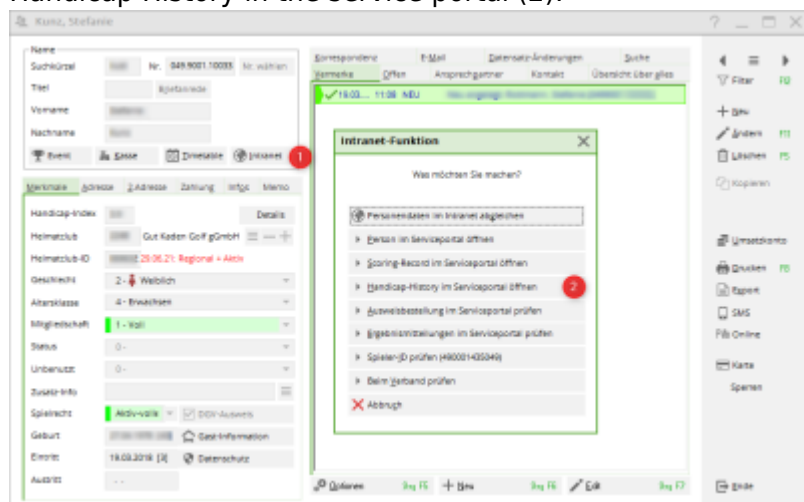

## DGV Player ID

PC CADDIE automatically communicates with the DGV intranet regarding the player IDs of your members and the participants in competitions.

Read more under:

DGV Player ID

## Handicap-History-Sheet

You can view your members' handicap history sheet (tournament results, called „Stammblatt“ with EGA system until 2020) at any time on the DGV portal:

To do this, go to the person mask in PC Caddie and click on Intranet (1) and then select Open Handicap History in the service portal (2).

The DGV service portal will then open in the correct place via your standard browser. To be able to use this functionality, you need an up-to-date Internet browser such as Microsoft Edge, Chrome or Firefox as your default browser.