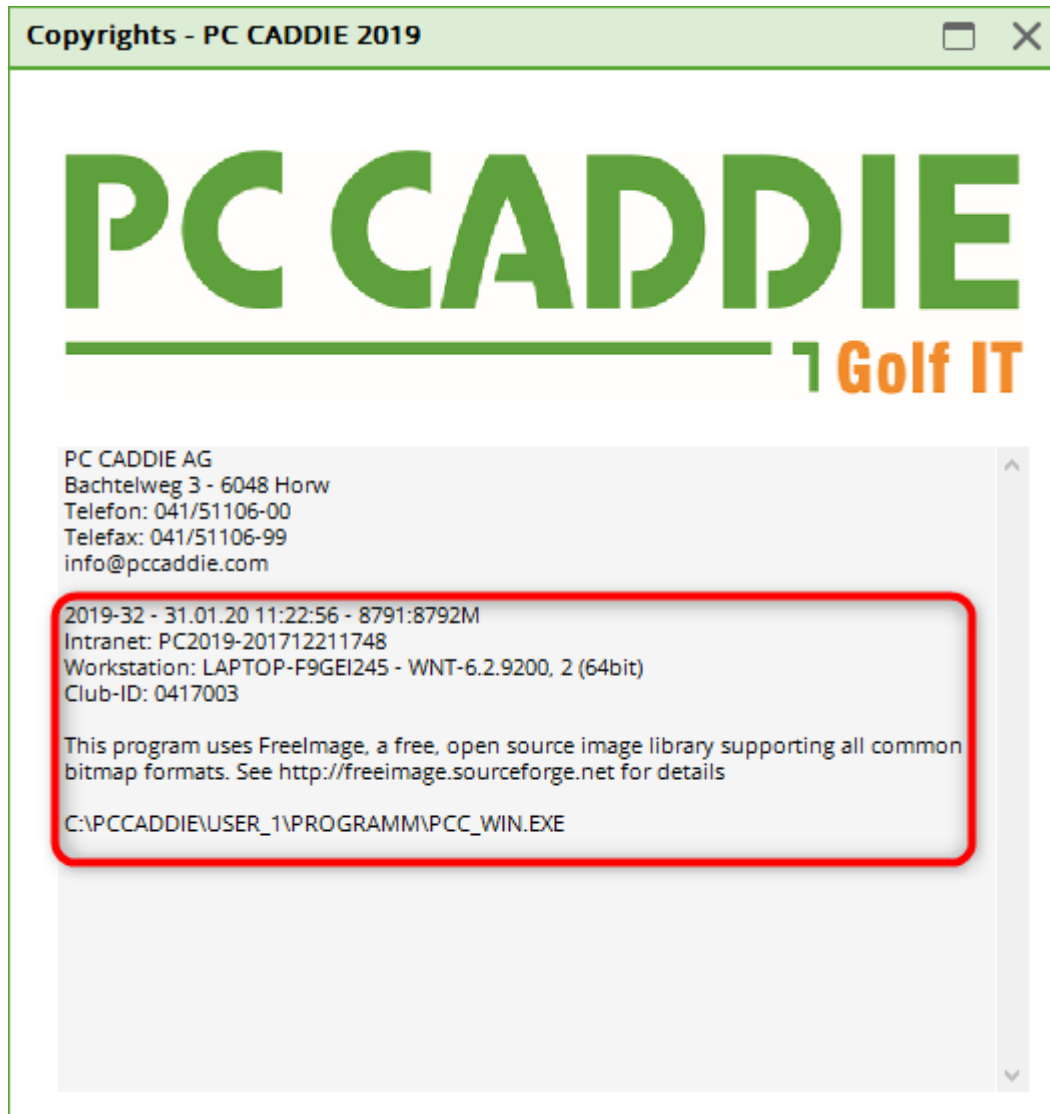

Worth knowing

In the menu bar under **End / Things to know** you can see the date of the last loaded PC CADDIE version, as well as our support contact details.

In the example, you can see the PC CADDIE contact details under the logo and the version 2010a, which is certified by the associations, at the bottom left of the image. At the bottom right you can see that this computer is currently running a version that was made available on 02/03/2012 at 16:35:44.