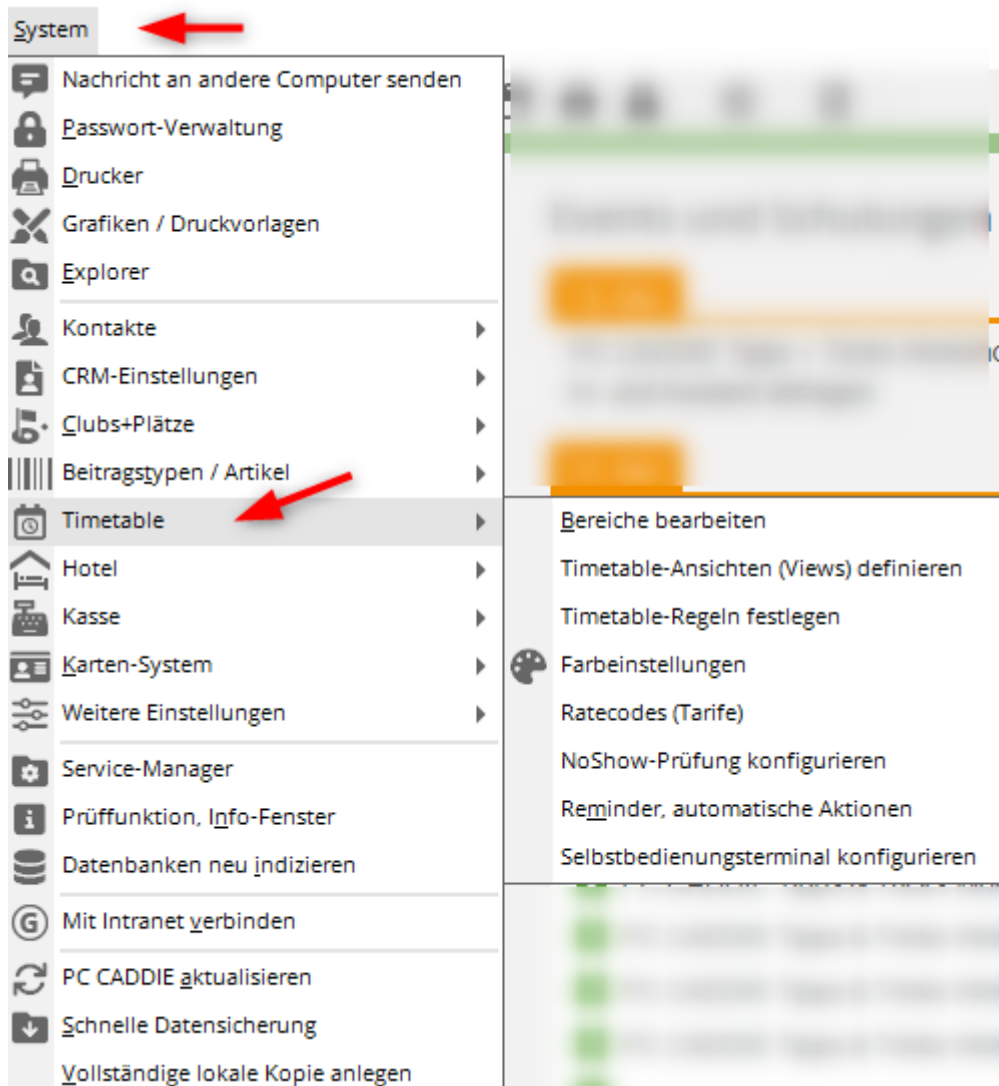

Entering results in the tournaments

- Now you have the complete list of players on the left side of the window, and you can easily change the player to enter a result. Here the players are displayed according to alphabet.
- PC CADDIE suggests the 1st player on the start list as usual and you can move on with the arrow keys as usual.