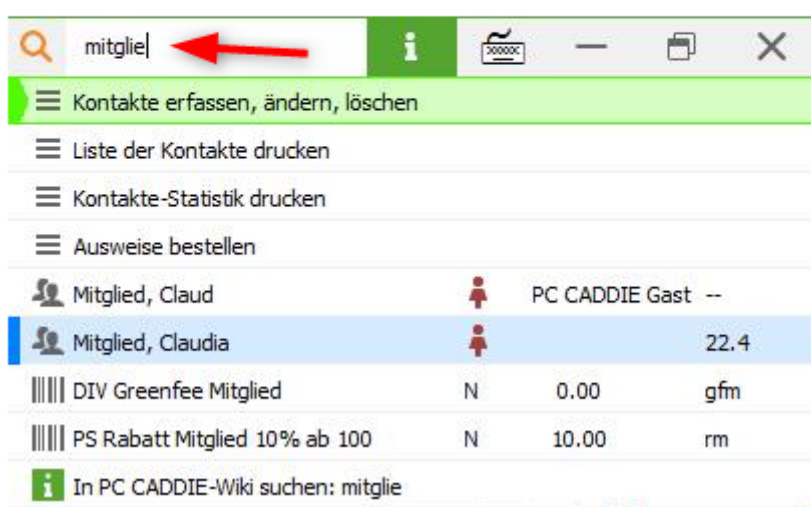

Suitable programme functions will then be suggested first, so that you no longer have to search among the menu items.

If typing is briefly paused, PC CADDIE searches within the customers, tournaments, projects or even articles to see if it finds something - even parts of words are sufficient!

The **key combination Ctrl+F1** also takes you directly to the search!

To search for the function to edit the timetable rules - to search for certain articles or persons, a name