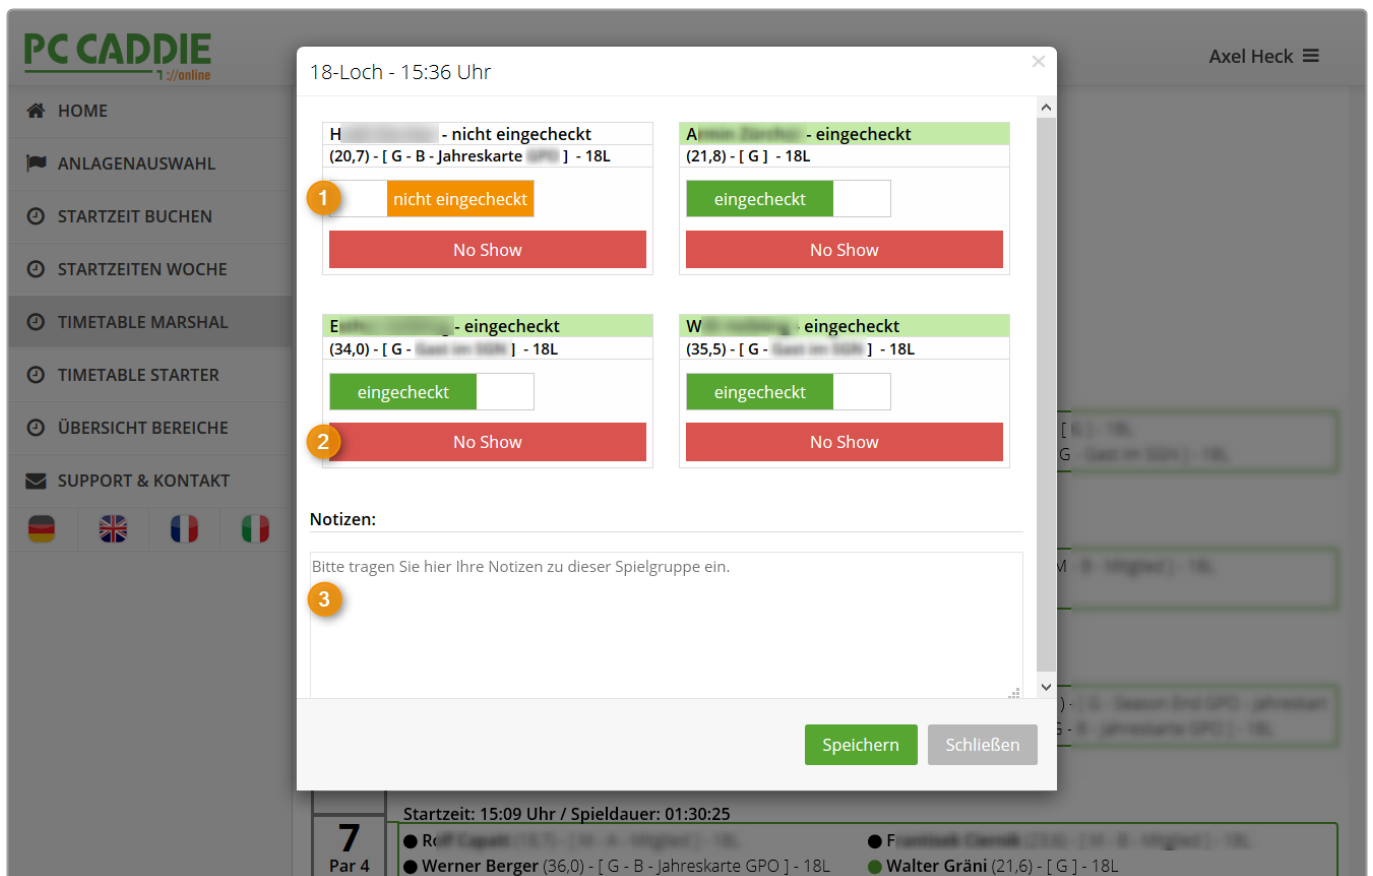

calculated and displayed with start time and planned duration of the tees. On the one hand, the marshal recognizes whether the players are within the given time, based on the time frames, and on the other hand, he knows exactly who should be where.

- The Marshal sees the **name, handicap, home club and the booked hole number** regardless of a player's personal settings.
- In addition, the marshal can see the **member type and playing rights**, for control.
- The black dot indicates the status, whether the person has already been booked or has paid.

Interaction

If you tap on a flight, the following window opens.

1. The check-in status is immediately visible. In the example we see 3 guests who have already been checked in at the secretariat. Person number 1 has an annual pass. This person can still be checked-in, once seen.
2. If the four-flight is only on the way to third, the marshal can „impose“ a no-show. This leads to a blocking for the online booking with the [PC CADDIE://online Tee time/Pro booking](#) if configured accordingly. [Here you will find information about the no-show configuration in PC CADDIE.](#)
3. The Marshal notes in the info box special notes or VIP hints. The colleagues on the field and in the secretariat will see these notes.

Exit the window with **Save**. If necessary, update by calling the menu item again.