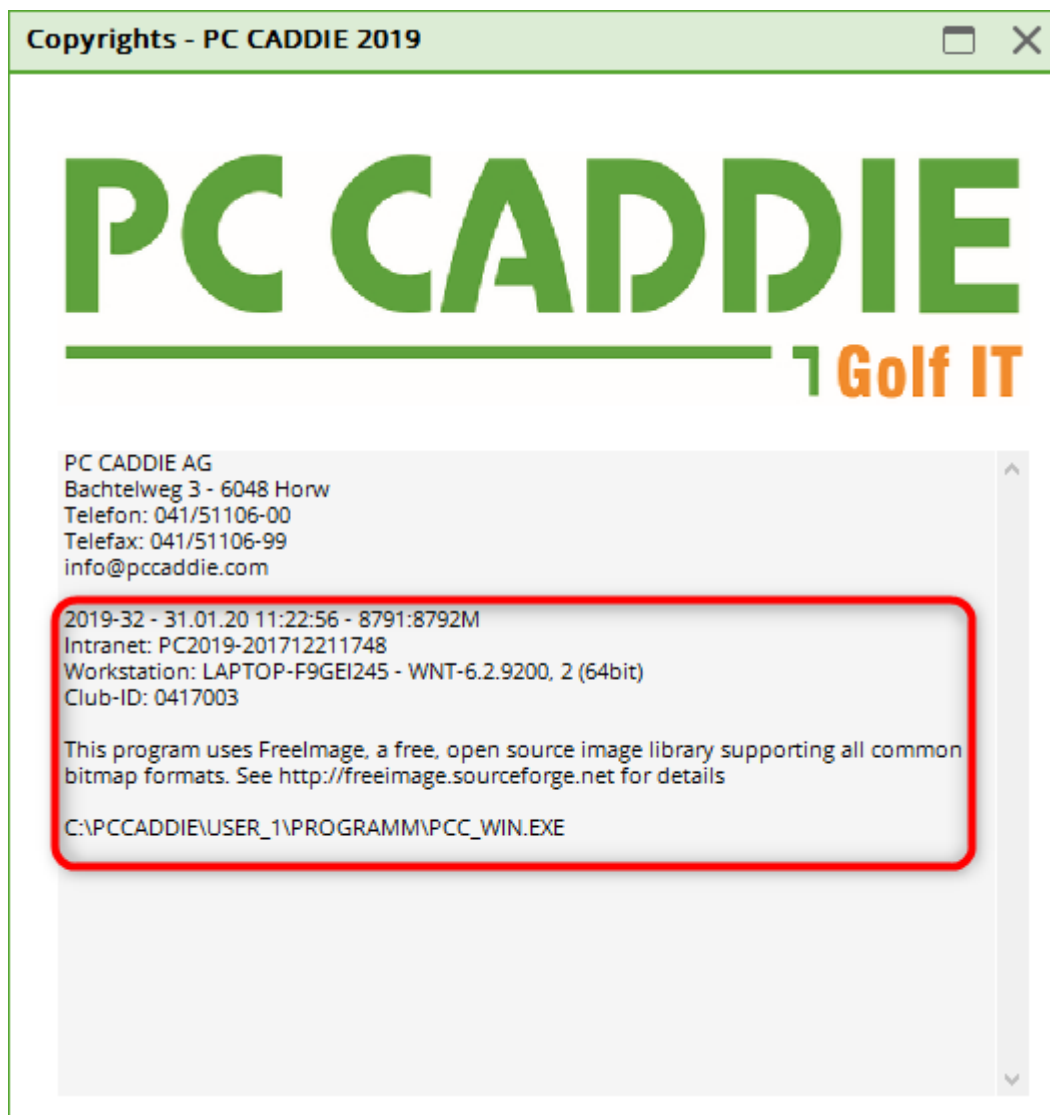

# About

Click on **Exit/About PC CADDIE** to see the PC CADDIE version you are using and its release date as well as our support team's contact information.

In this example you can see the PC CADDIE contact data under the logo, and the 2012a version, which is certified by the golf associations. On the right hand side you can see that the version installed on this computer was available at 02.02.2012 at 16:35:44.