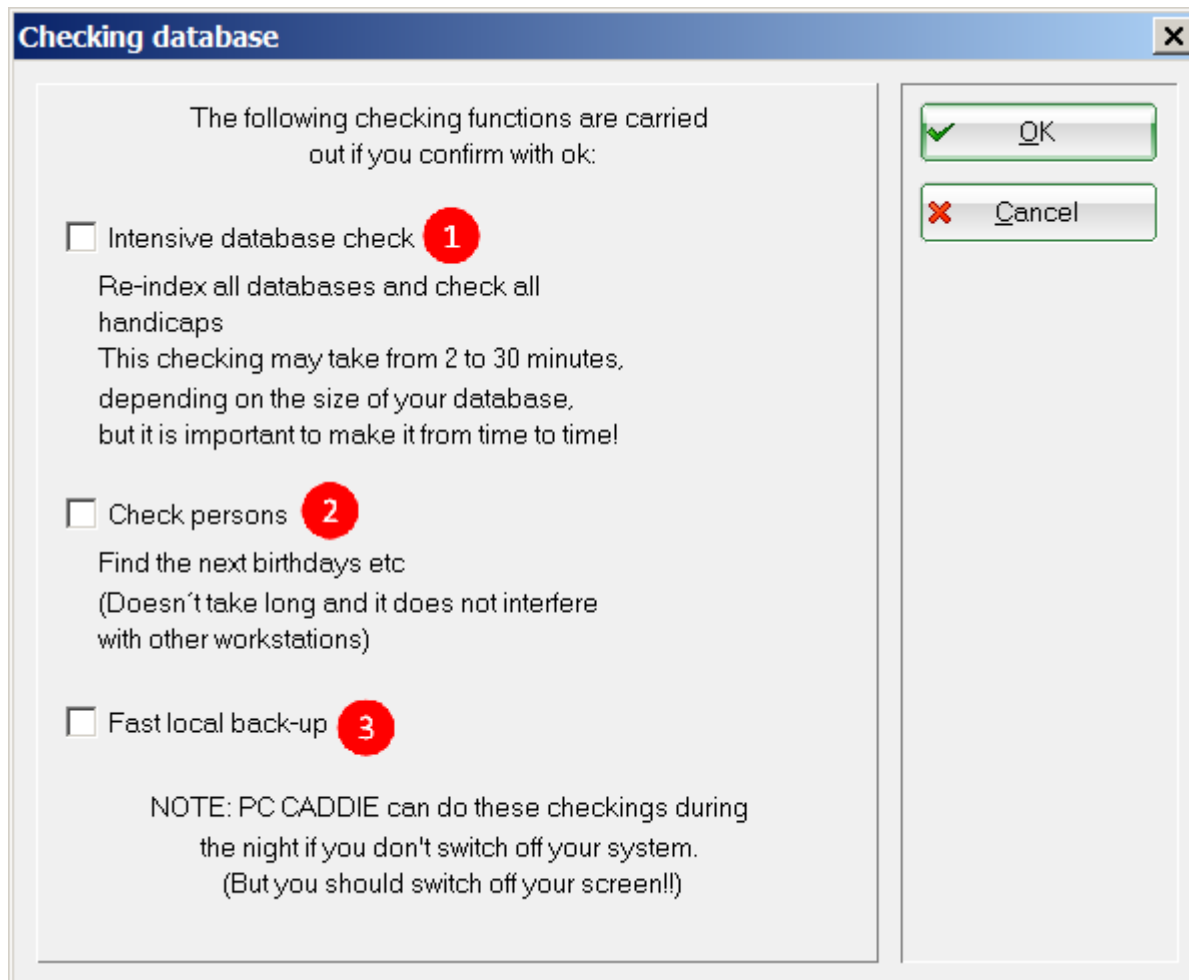

Check function, info window

You have the option of calling up a window for various check functions and quick data backup. To do this, click on **Settings/Check function, Info window**.

The following window opens:

Select from the following options and click on **OK**.

1. Intensive data check
2. Personal check
3. Fast local data backup (you save the current PC CADDIE data in the local PC CADDIE directory.)

This window opens every morning as soon as the first person logs on to PC CADDIE. The person check is suggested every morning. Every Tuesday, the **Intensive data check** is also suggested every Tuesday and a **Fast local data backup**. Please confirm these suggestions always with **OK**, although they may take a little time.

The person check may also be necessary if, for example, birthdays are no longer displayed.

Once the check has been successfully completed, the familiar information window opens:

★ Aktuelle Informationen