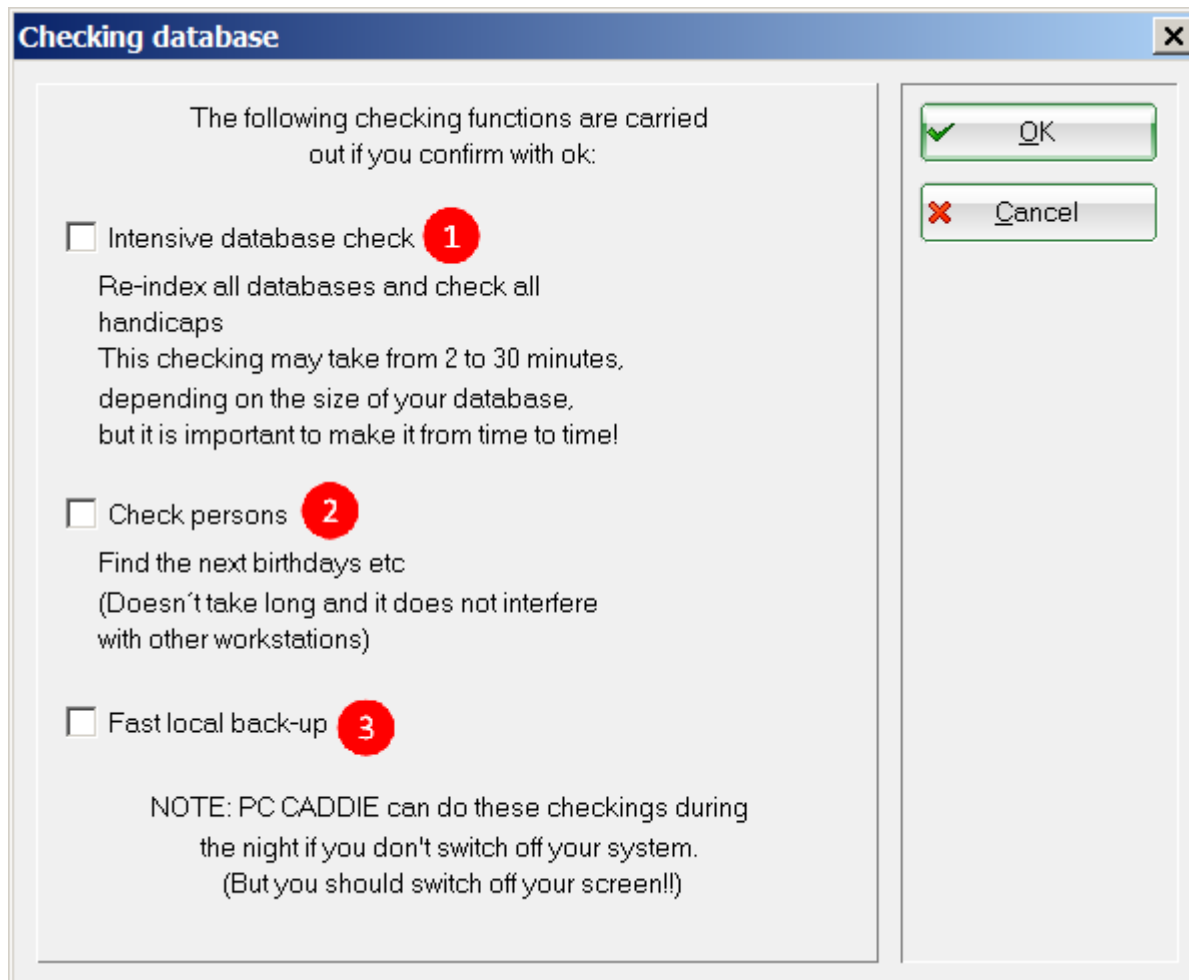

# Check function, info window

You have the option of calling up a window for various check functions and quick data backup. To do this, click on **Settings/Check function, Info window**.

The following window opens:

Select from the following options and click on **OK**.

1. Intensive data check
2. Personal check
3. Fast local data backup (you save the current PC CADDIE data in the local PC CADDIE directory.)

This window opens every morning as soon as the first person logs on to PC CADDIE. The person check is suggested every morning. Every Tuesday, the **Intensive data check** is also suggested every Tuesday and a **Fast local data backup**. Please confirm these suggestions always with **OK**, although they may take a little time.

The person check may also be necessary if, for example, birthdays are no longer displayed.

Once the check has been successfully completed, the familiar information window opens:

★ Aktuelle Informationen