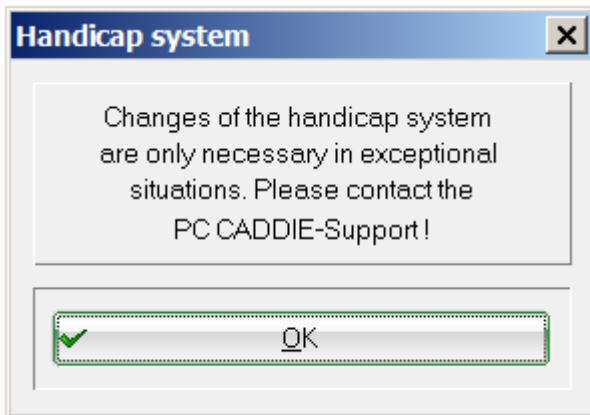

Handicap-System

The following window opens if you click on **Setup/Program Options/Handicap System**:

The settings are made according to DGV or ASG handicap and game regulations and cannot be changed.