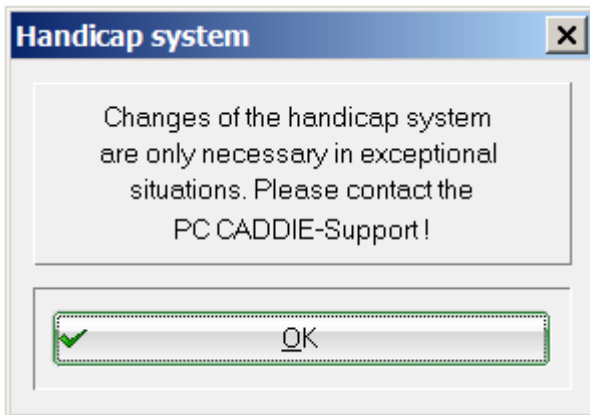

Handicap system

If you click on **Settings/Programme settings/Handicap system** the following message appears:

The settings are programmed according to DGV or ASG specifications and game regulations and cannot be changed.