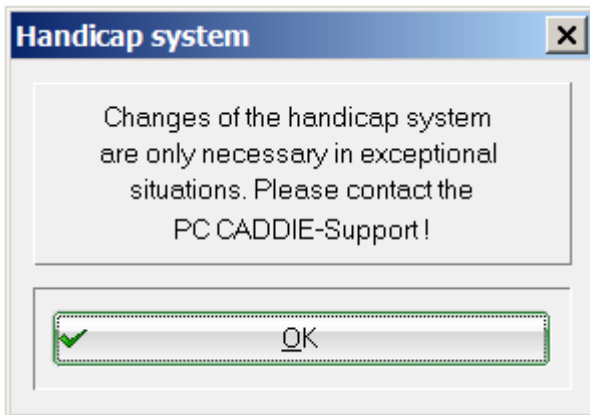

# Handicap system

If you click on **Settings/Programme settings/Handicap system** the following message appears:

The settings are programmed according to DGV or ASG specifications and game regulations and cannot be changed.