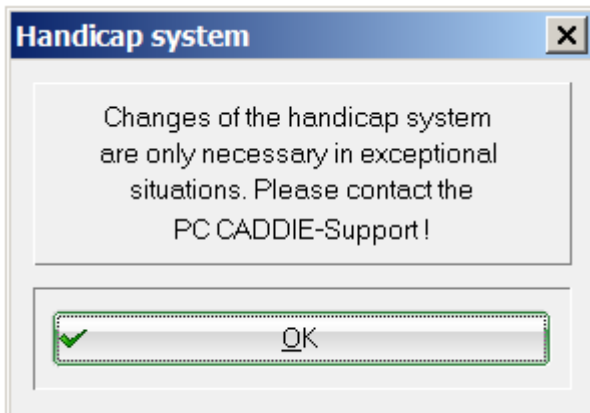

Handicap system

If you click on **Settings/Programme settings/Handicap system** the following message appears:

The settings are programmed according to DGV or ASG specifications and game regulations and cannot be changed.