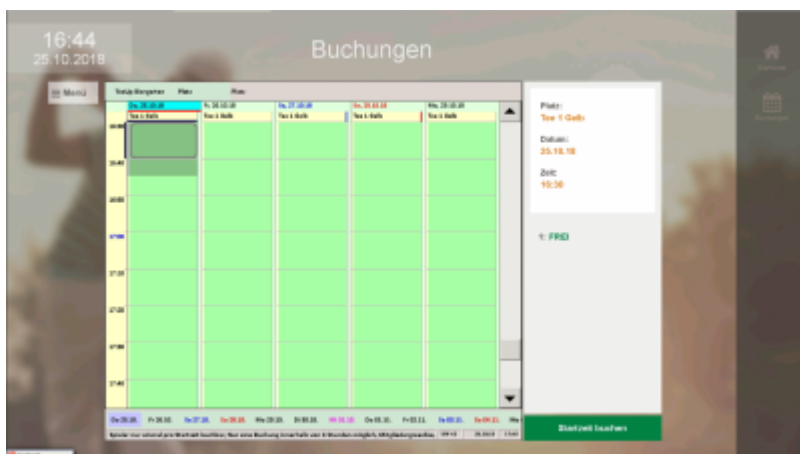

Interface

This is what the start page on the terminal looks like, with the time and date visible at the top left. In the centre is a „Bookings“ field. If you click on it, you will be redirected to the second page. At the top right you can see which window you are currently in.

This is now the second page and at the top right you can see that we are one page further on. There are 4 new fields here. These are self-explanatory and take you to the last page.

This is the last page. The timetable is shown and the individual tee-ups, as usual the time is shown on the left in the timetable, the selected day is shown in blue at the top, the days are shown at the bottom (Saturdays are blue, Sundays are red, public holidays are pink and working days are black). On the right you can see the place, date and time of the selected field. There is also a menu button to

the left of the timetable, which takes you back to the previous page. If you then click on Book start time (bottom right), you will be redirected to the booking. You can also change the tab and see the seat bookings.

This is the other view of the timetable. Here you can see the seat bookings. The timetable layout has remained the same with the exception that you can see the booked places here. If you then click on Book start time (bottom right), you will be forwarded to the booking.