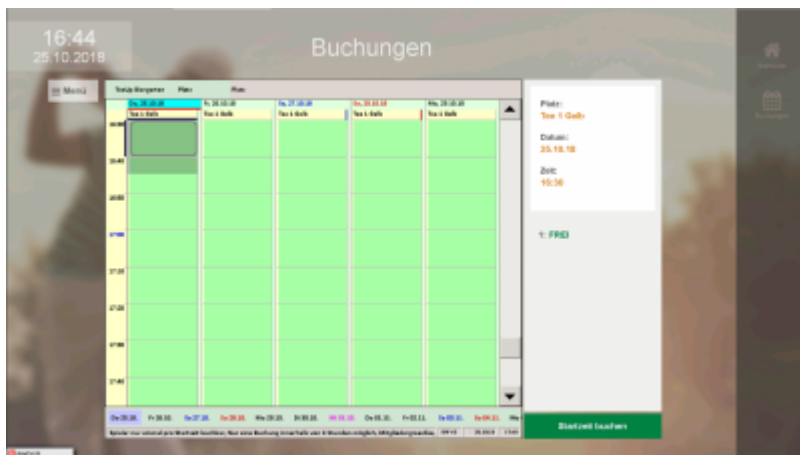

Interface

This is what the start page on the terminal looks like, with the time and date visible at the top left. In the centre is a „Bookings“ field. If you click on it, you will be redirected to the second page. At the top right you can see which window you are currently in.

This is now the second page and at the top right you can see that we are one page further on. There are 4 new fields here. These are self-explanatory and take you to the last page.

This is the last page. The timetable is shown and the individual tee-ups, as usual the time is shown on the left in the timetable, the selected day is shown in blue at the top, the days are shown at the bottom (Saturdays are blue, Sundays are red, public holidays are pink and working days are black). On the right you can see the place, date and time of the selected field. There is also a menu button to

the left of the timetable, which takes you back to the previous page. If you then click on Book start time (bottom right), you will be redirected to the booking. You can also change the tab and see the seat bookings.

This is the other view of the timetable. Here you can see the seat bookings. The timetable layout has remained the same with the exception that you can see the booked places here. If you then click on Book start time (bottom right), you will be forwarded to the booking.