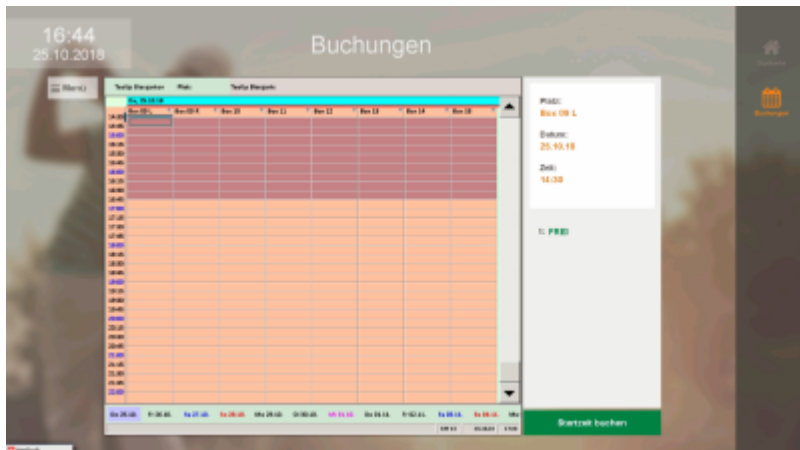

Interface

This is what the start page on the terminal looks like, with the time and date visible at the top left. In the centre is a „Bookings“ field. If you click on it, you will be redirected to the second page. At the top right you can see which window you are currently in.

This is now the second page and at the top right you can see that we are one page further on. There are 4 new fields here. These are self-explanatory and take you to the last page.

This is the last page. The timetable is shown and the individual tee-ups, as usual the time is shown on the left in the timetable, the selected day is shown in blue at the top, the days are shown at the bottom (Saturdays are blue, Sundays are red, public holidays are pink and working days are black). On the right you can see the place, date and time of the selected field. There is also a menu button to

the left of the timetable, which takes you back to the previous page. If you then click on Book start time (bottom right), you will be redirected to the booking. You can also change the tab and see the seat bookings.

This is the other view of the timetable. Here you can see the seat bookings. The timetable layout has remained the same with the exception that you can see the booked places here. If you then click on Book start time (bottom right), you will be forwarded to the booking.